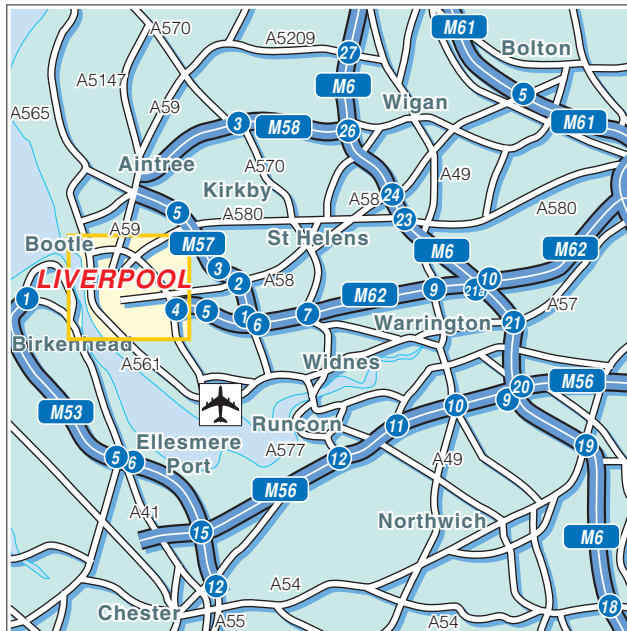

#### Public Transport

By Rail, Liverpool Lime Street Station  
Approximately 15 minutes walk.  
For information on train operators and times  
phone National Rail Enquiries on 0845 7484950.

By Underground (looped system)  
From Liverpool Lime Street Station - James Street Station  
Approximately 15 minutes walk.  
To Liverpool Lime Street Station - Moorfields Station  
Approximately 10 minutes walk.

By Air, Liverpool Airport  
Approximately 20 minutes drive.  
By Air, Manchester Airport  
Approximately 40 minutes drive.

**P** City Centre Car Parks **P**  
Commercial Shopping Waterfront

Southport (A565) Liverpool Freeport  
Belfast Bootle Docks  
Preston (A59) (M58)  
Manchester (M62)  
St. Helens (A580)  
Birkenhead Wallasey (Tunnels)  
Central Tourist Attractions

University J.M. University Mt. Pleasant Royal Liverpool Hospital  
Cathedrals  
J.M. University Royal Liverpool Hospital  
Albert Dock Central Tourist Attractions