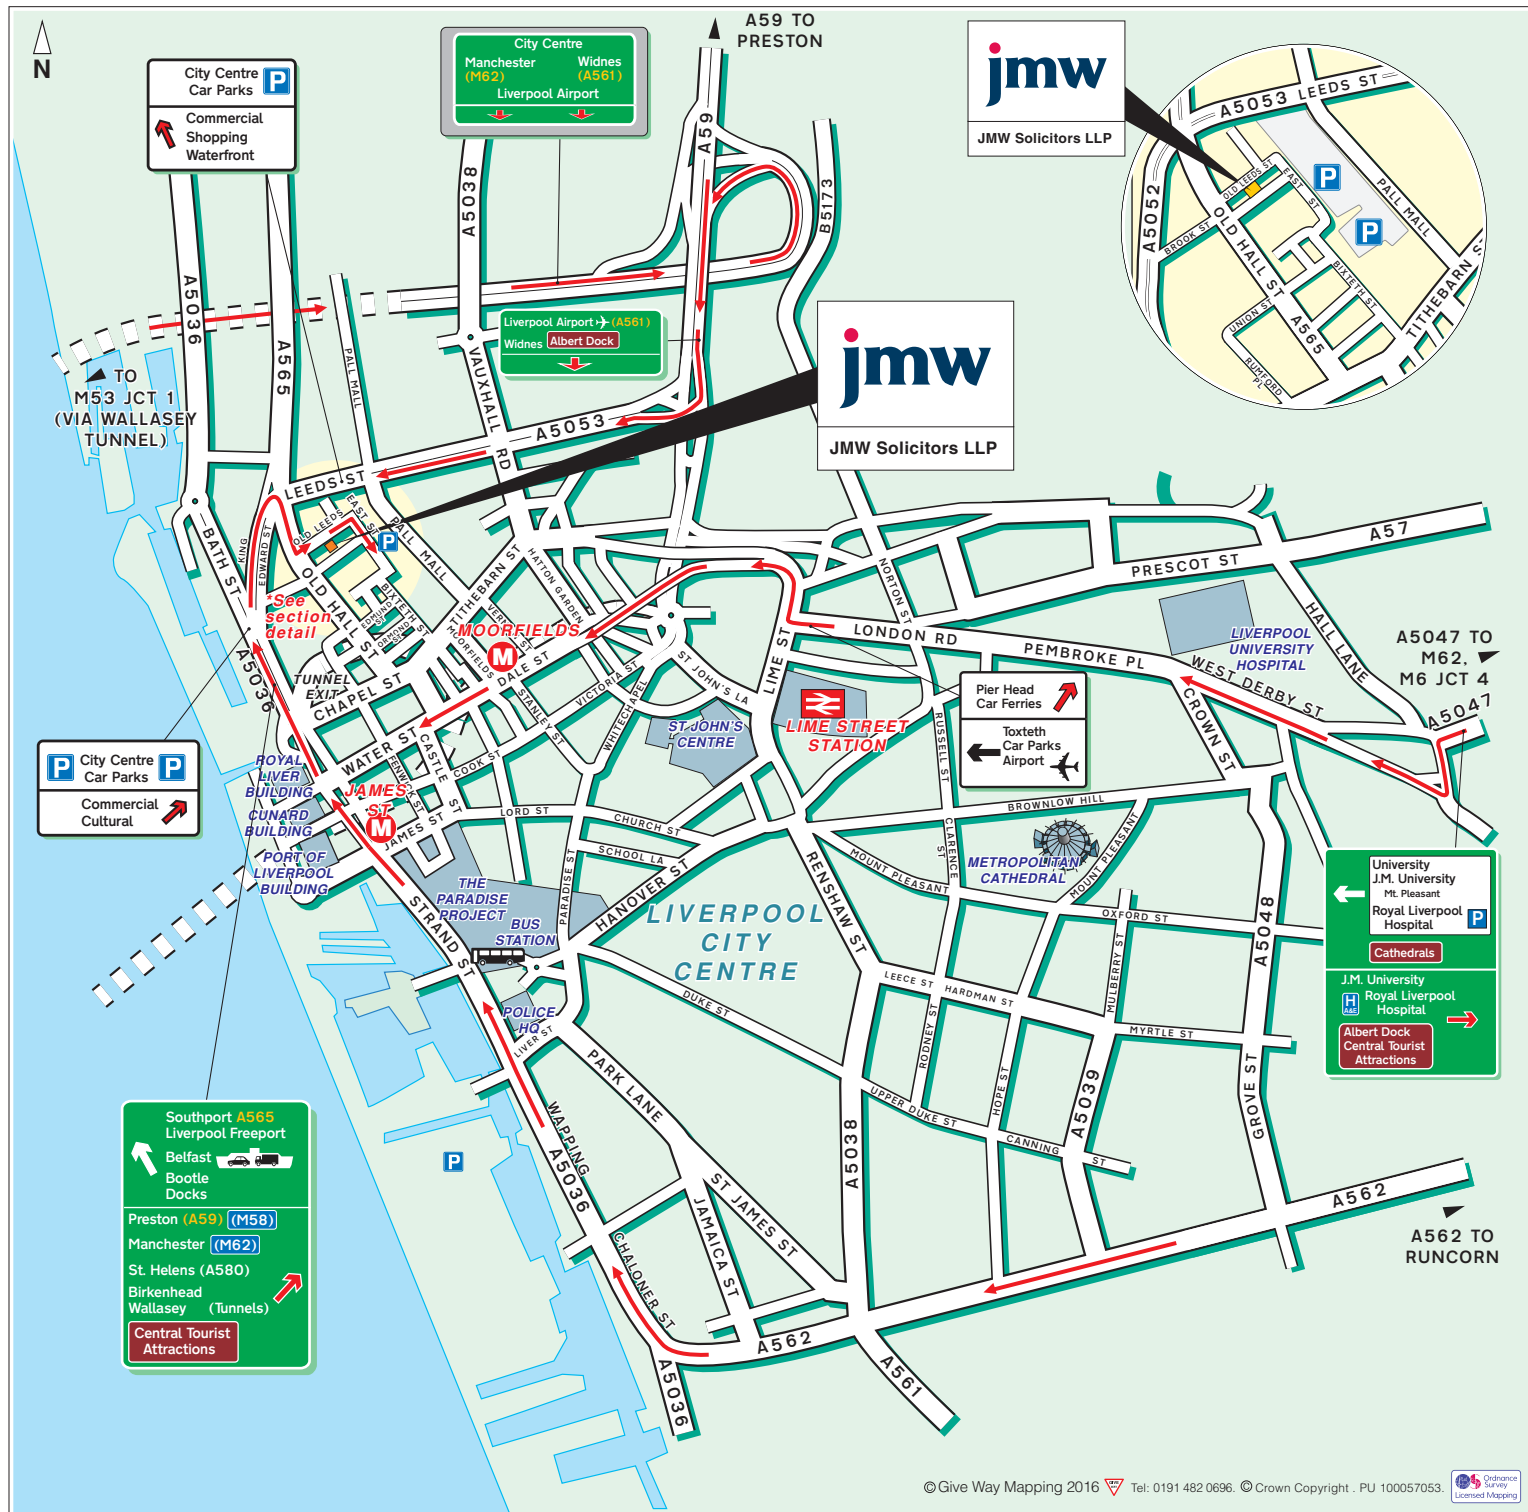

#### Public Transport

By Rail, Liverpool Lime Street Station  
Approximately 15 minutes walk.  
For information on train operators and times  
phone National Rail Enquiries on 0845 7484950.

By Underground (looped system)  
From Liverpool Lime Street Station - James Street Station  
Approximately 15 minutes walk.  
To Liverpool Lime Street Station - Moorfields Station  
Approximately 10 minutes walk.

By Air, Liverpool Airport  
Approximately 20 minutes drive.  
By Air, Manchester Airport  
Approximately 40 minutes drive.

**P** City Centre Car Parks **P**  
Commercial Shopping Waterfront

Southport (A565) Liverpool Freeport  
Belfast Bootle Docks  
Preston (A59) (M58)  
Manchester (M62)  
St. Helens (A580)  
Birkenhead Wallasey (Tunnels)  
Central Tourist Attractions

University J.M. University Mt. Pleasant Royal Liverpool Hospital  
Cathedrals  
J.M. University Royal Liverpool Hospital  
Albert Dock Central Tourist Attractions